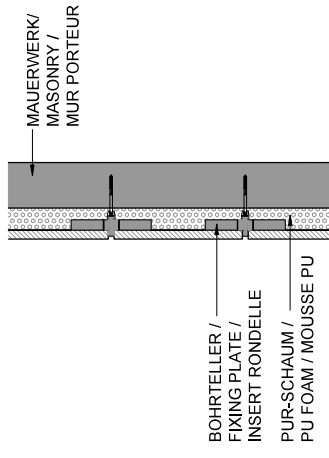

ETICS / WDVS SYSTEM KESS DF (240X52)

PLAN
SCALE - 1 : 1

ELEVATION 1
SCALE - 1 : 1

ELEVATION 2
SCALE - 1 : 1

ISOMETRIC VIEW
SCALE - 1 : 1

ETICS / WDVS SYSTEM KESS DF (360X360) HOUSE CORNER HE1

ISOMETRIC VIEW
SCALE = 1:1

ELEVATION 1
SCALE = 1:1