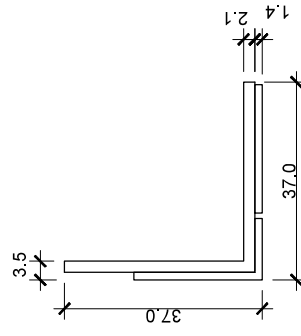

ETICS / WDVS SYSTEM KESS DF (240X52)

PLAN
SCALE - 1 : 1

ELEVATION 1
SCALE - 1 : 1

ELEVATION 2
SCALE - 1 : 1

ISOMETRIC VIEW
SCALE - 1 : 1

ETICS / WDVS SYSTEM KESS DF (360X360) HOUSE CORNER HE1

ISOMETRIC VIEW
SCALE = 1:1

ELEVATION 1
SCALE = 1:1