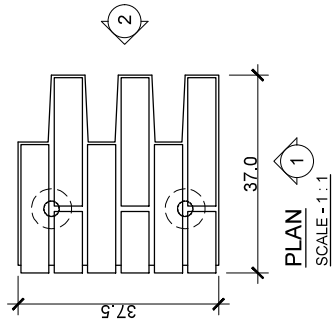

ETICS / WDVS SYSTEM KESS DF (240X52)

PLAN
SCALE - 1 : 1

ELEVATION 1
SCALE - 1 : 1

ELEVATION 2
SCALE - 1 : 1

ISOMETRIC VIEW
SCALE - 1 : 1

ETICS / WDVS SYSTEM KESS DF (360X360) HOUSE CORNER HE1

ISOMETRIC VIEW
SCALE = 1:1

ELEVATION 1
SCALE = 1:1