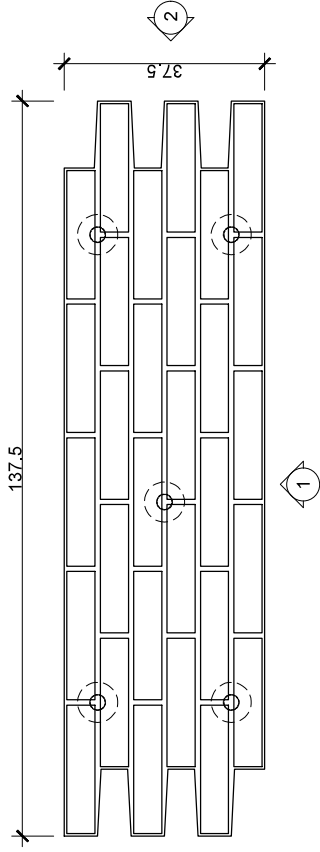

ETICS / WDVS SYSTEM KESS DF (240X52)

PLAN
SCALE - 1 : 1

ELEVATION 1
SCALE - 1 : 1

ELEVATION 2
SCALE - 1 : 1

ISOMETRIC VIEW
SCALE - 1 : 1

ETICS / WDVS SYSTEM KESS DF (360X360) HOUSE CORNER HE1

ISOMETRIC VIEW
SCALE = 1:1

ELEVATION 1
SCALE = 1:1