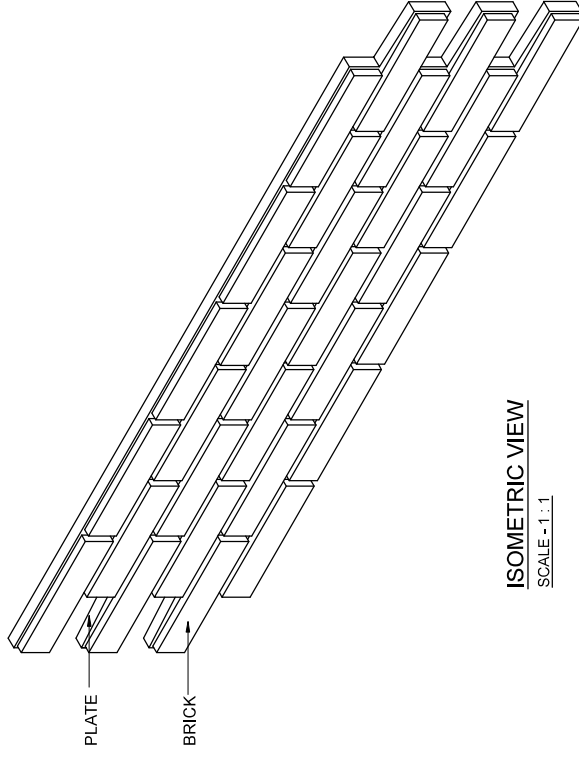

ETICS / WDVS SYSTEM KESS DF (240X52)

PLAN
SCALE - 1 : 1

ELEVATION 1
SCALE - 1 : 1

ELEVATION 2
SCALE - 1 : 1

ISOMETRIC VIEW
SCALE - 1 : 1

ETICS / WDVS SYSTEM KESS DF (360X360) HOUSE CORNER HE1

ISOMETRIC VIEW
SCALE = 1:1

ELEVATION 1
SCALE = 1:1