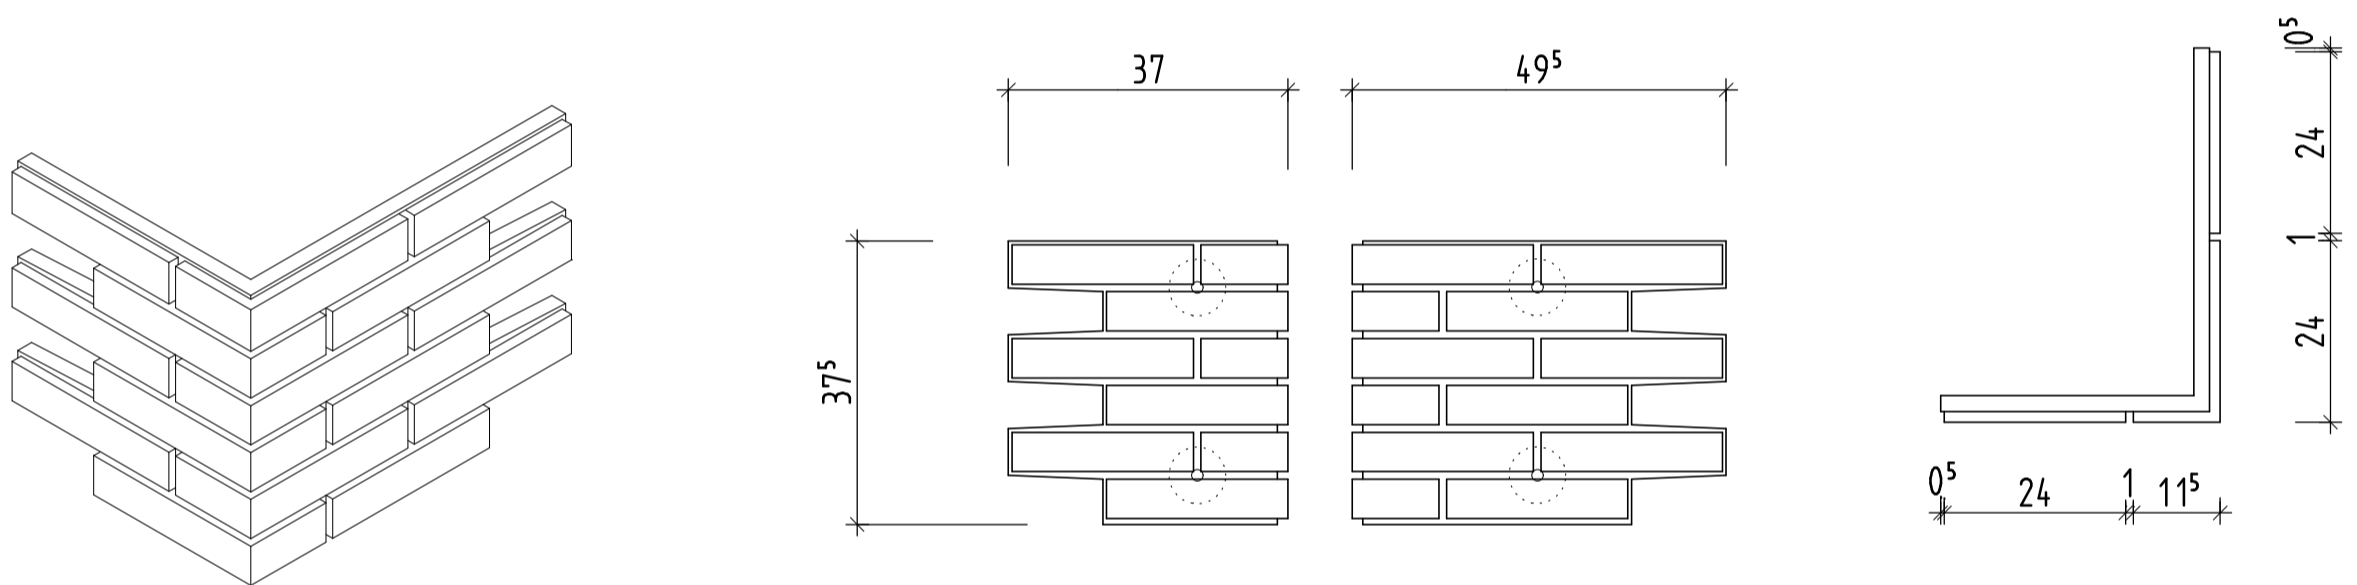

ETICS/WDVS SYSTEM KESS DF (370x495) HAUSECKE HE2