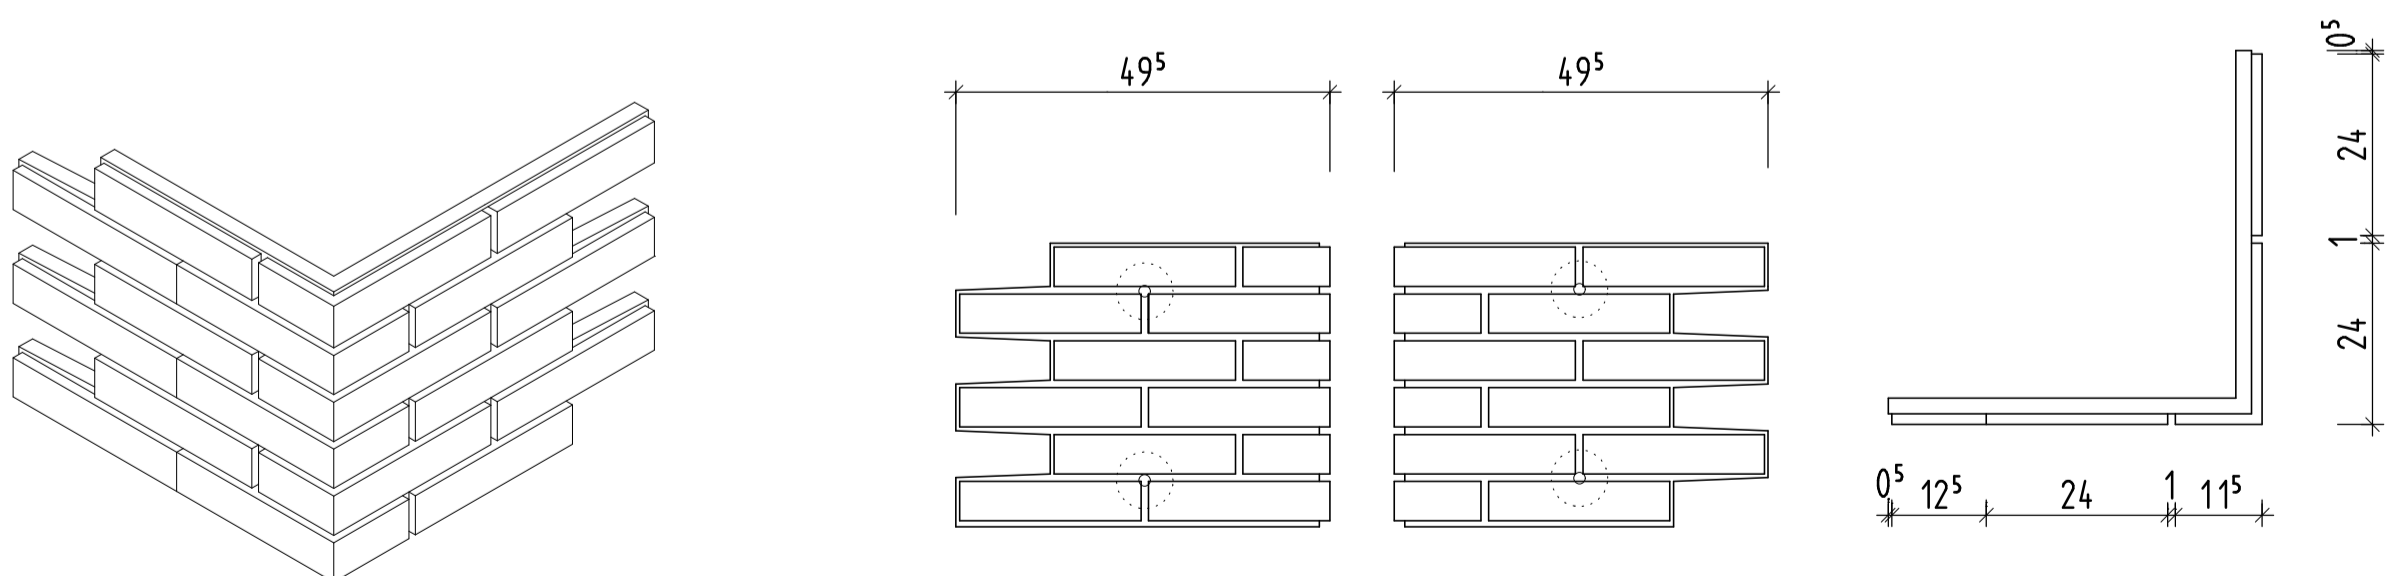

ETICS/WDVS **SYSTEM KESS** DF (370x49mm) FENSTERECKE FE1

ETICS/WDVS SYSTEM KESS DF (495x495) HAUSECKE HE3