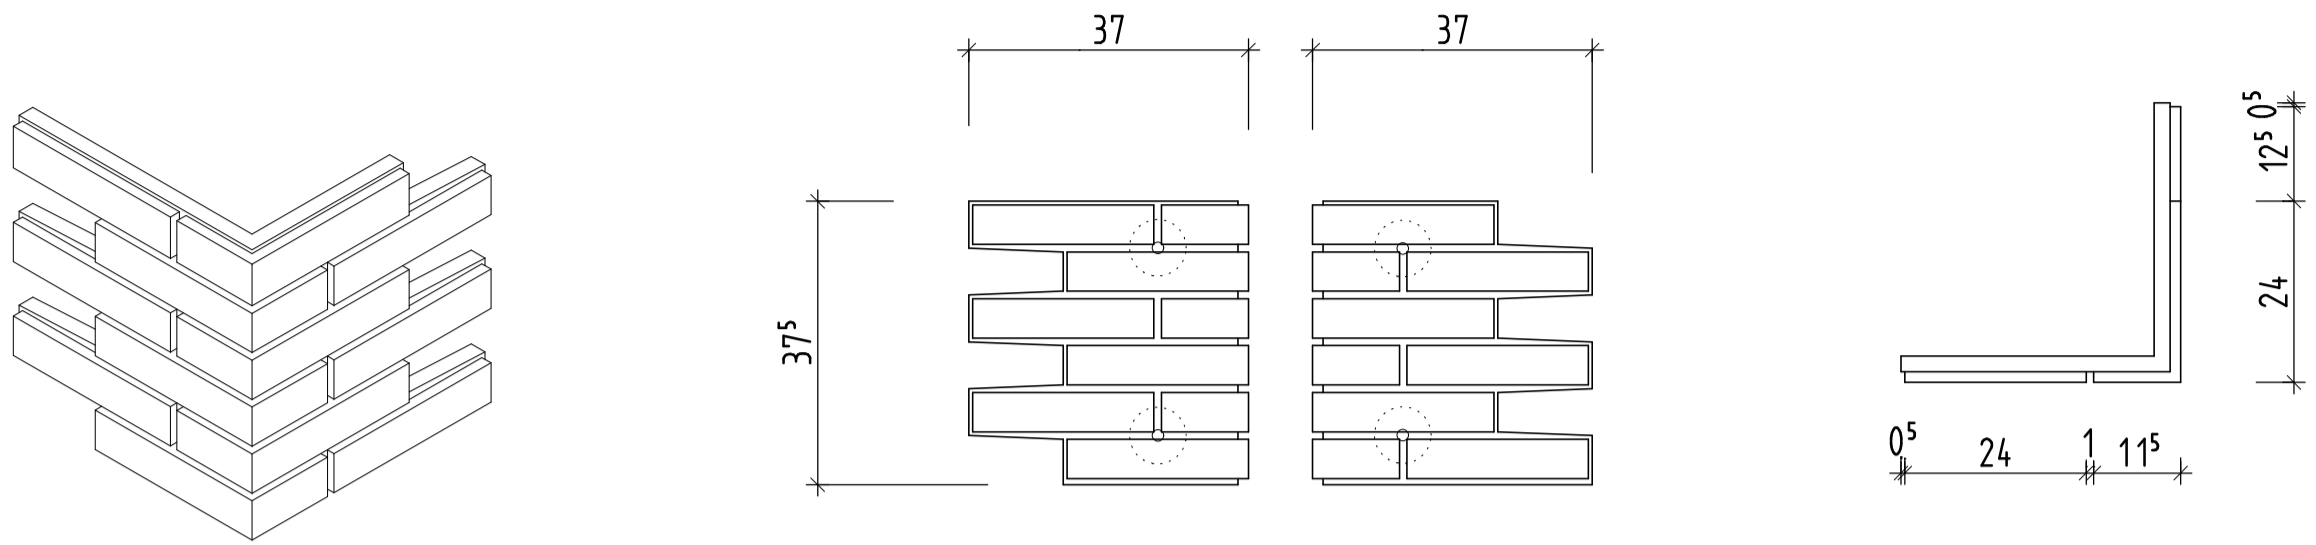

ETICS/WDVS SYSTEM KESS DF (370x370) HAUSECKE HE1