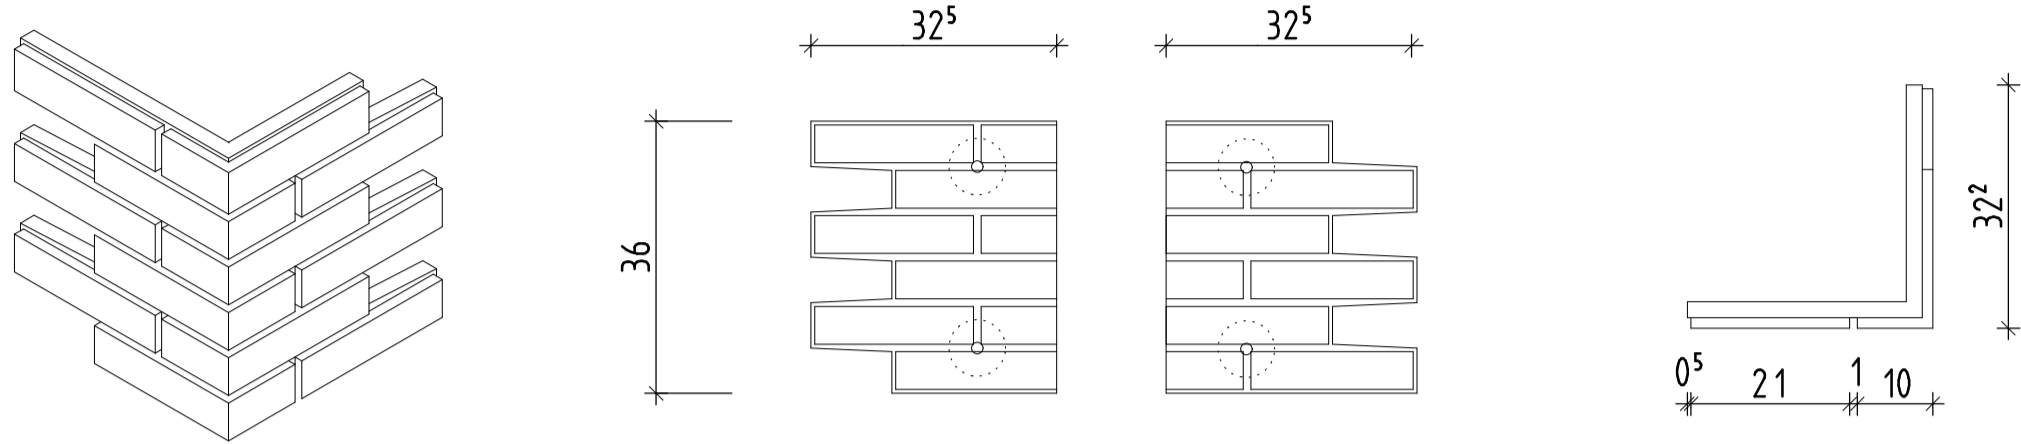

ETICS/WDVS SYSTEM KESS WF21(325x325) HAUSECKE HE1