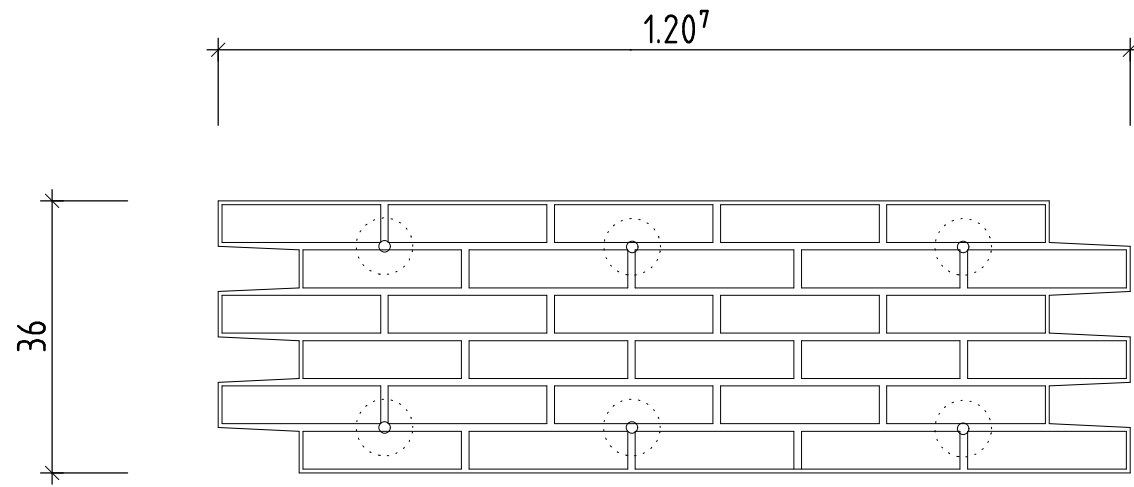

ETICS/WDVS SYSTEM KESS WF(210x50)