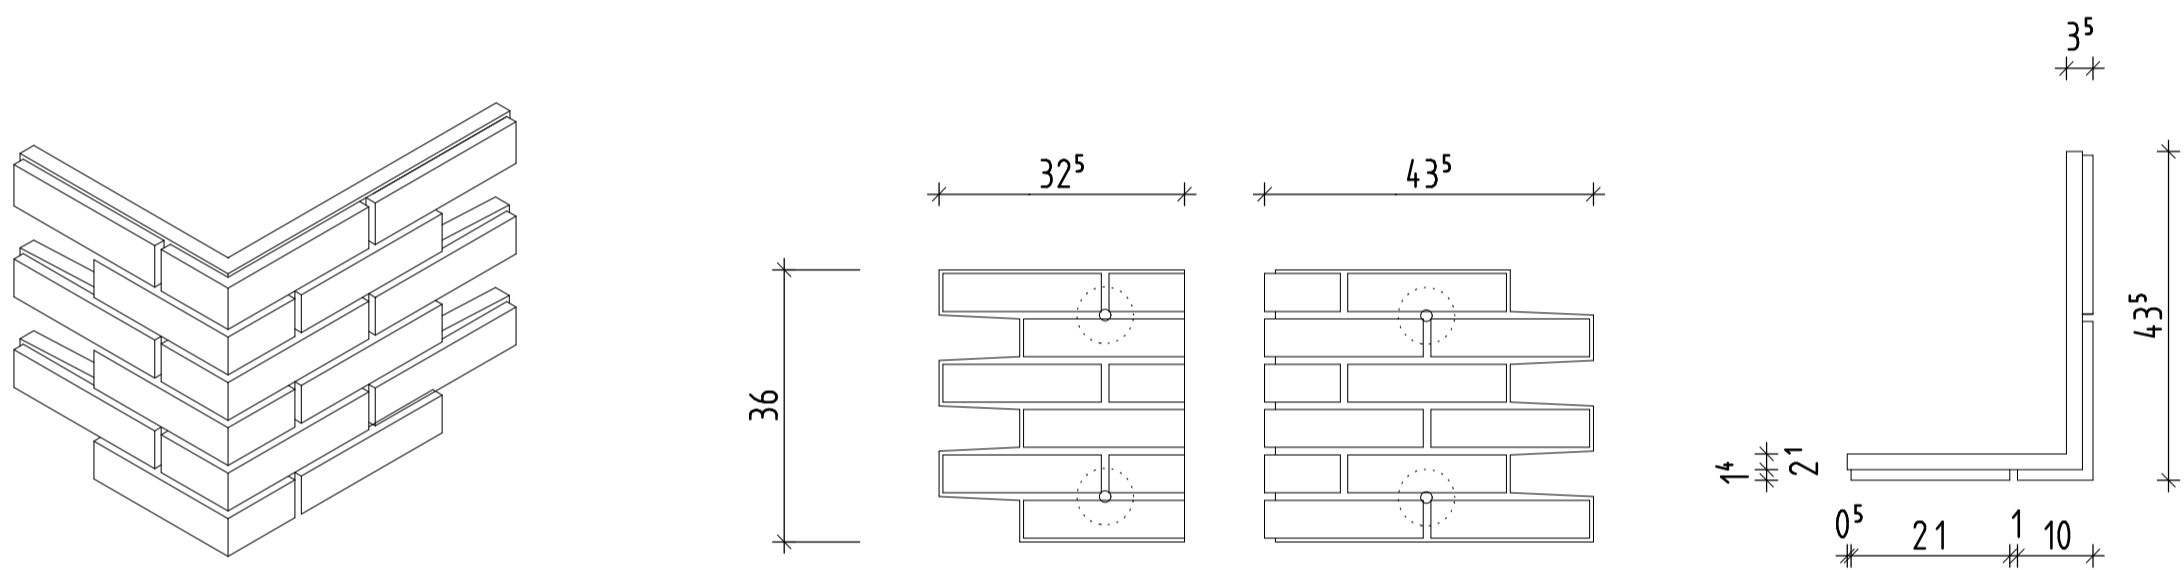

ETICS/WDVS SYSTEM KESS WF210(325x435) HAUSECKE HE2