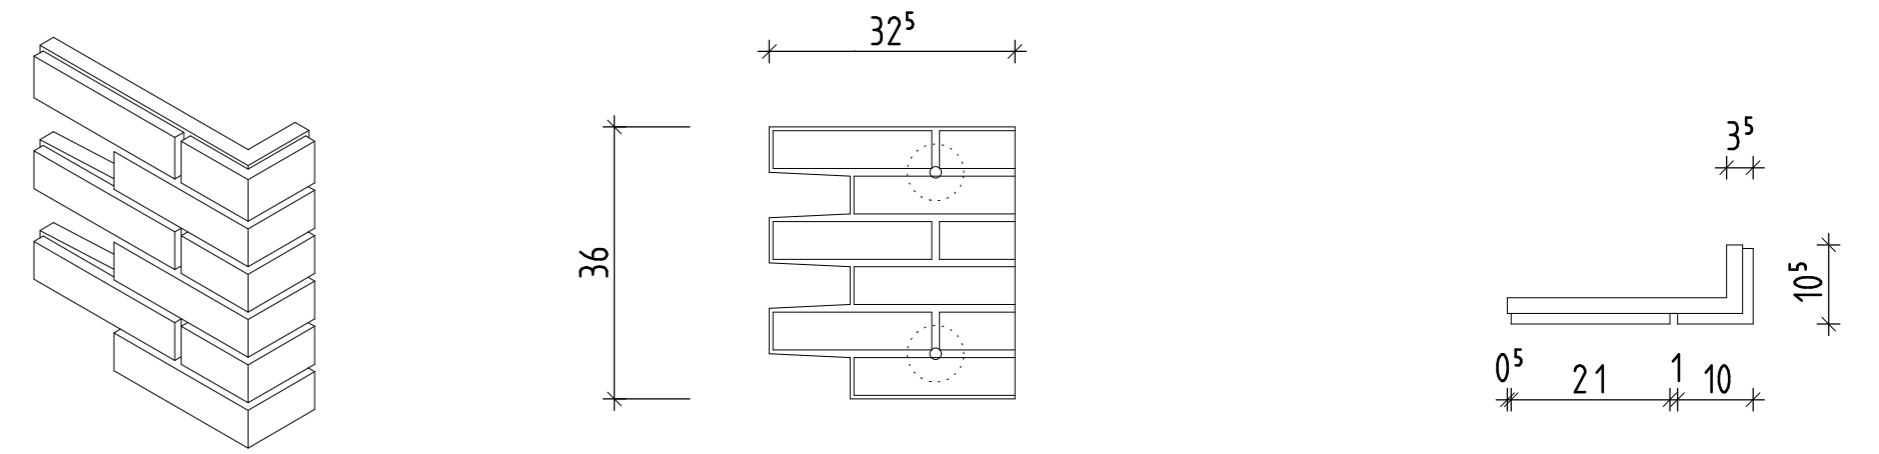

ETICS/WDVS SYSTEM KESS WF210(325x105) FENSTERECKE FE2