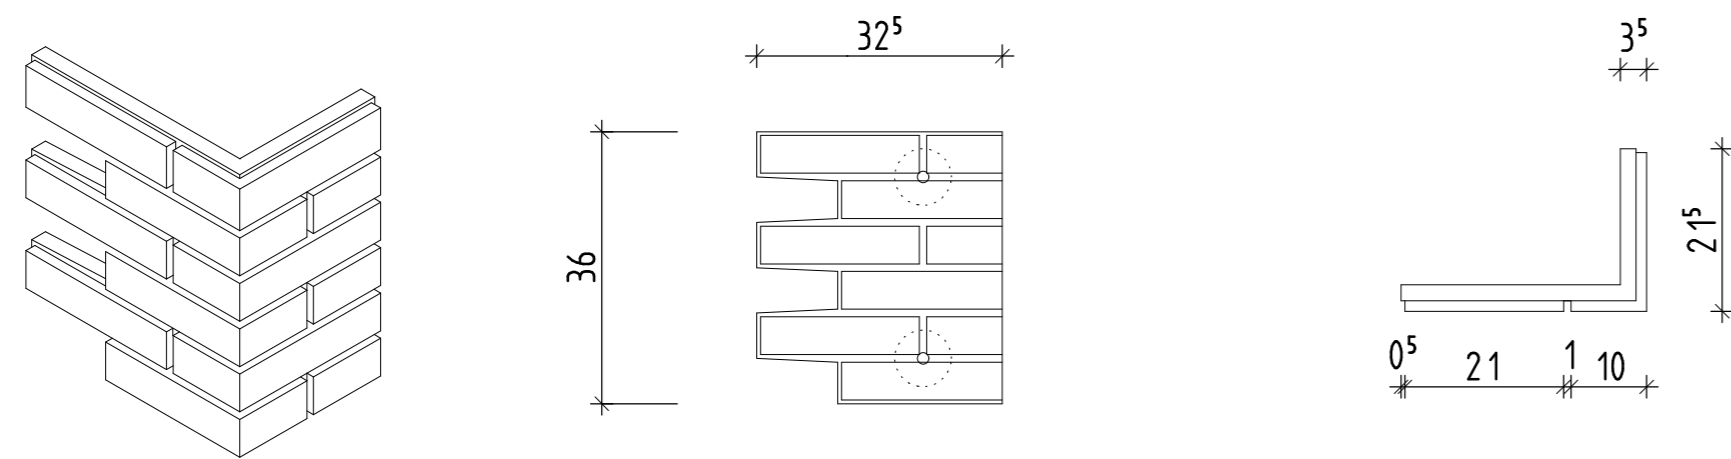

ETICS/WDVS SYSTEM KESS WF210(325x215) FENSTERECKE FE3