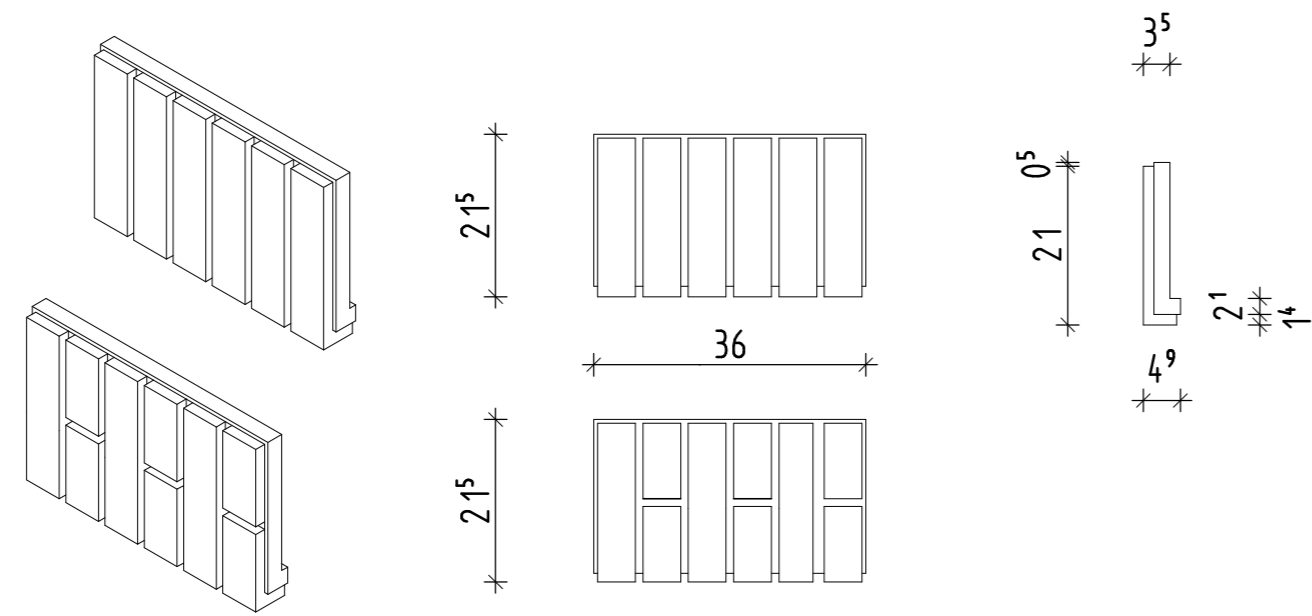

ETICS/WDVS **SYSTEM KESS** WF210 (215x49mm) STURZECKE ST1