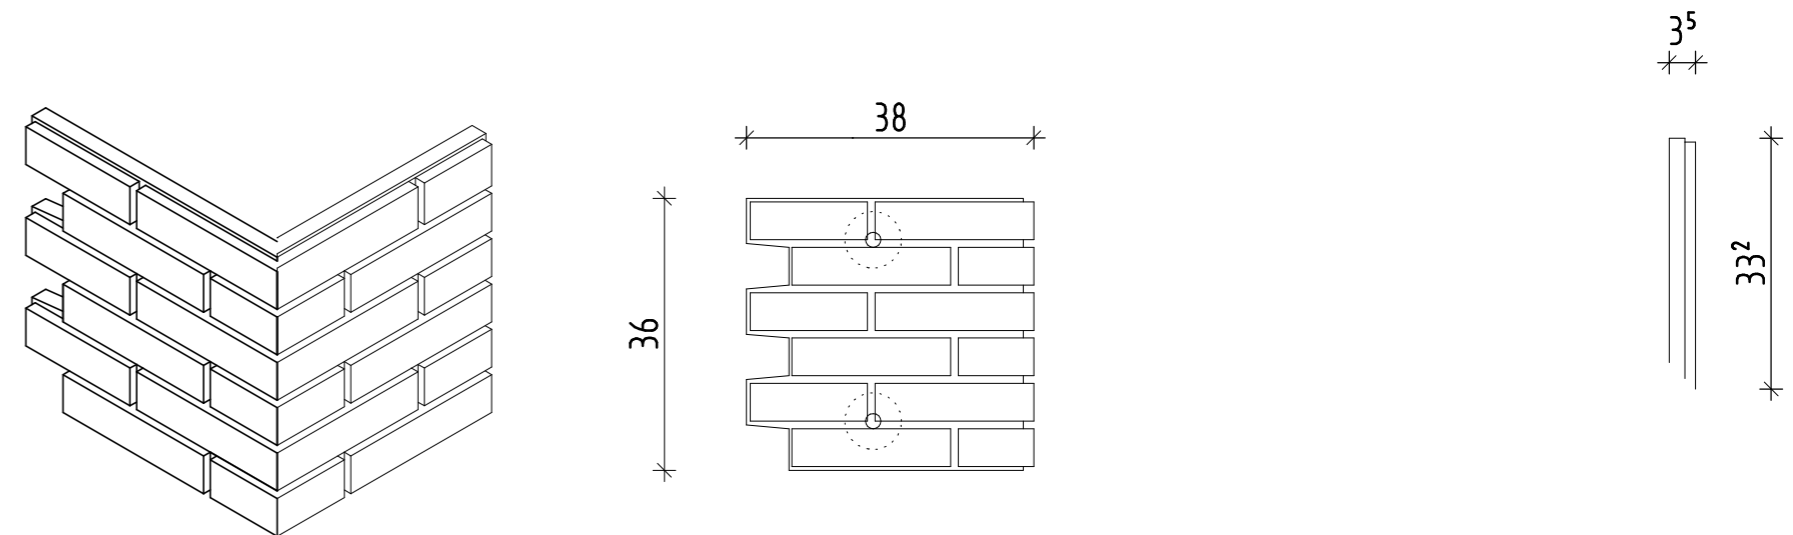

ETICS/WDVS **SYSTEM KESS** WF210(380x49) FENSTERECKE FE1

ETICS/WDVS **SYSTEM KESS** WF210(380x107) FENSTERECKE FE2

ETICS/WDVS **SYSTEM KESS** WF210(380x220) FENSTERECKE FE3

ETICS/WDVS **SYSTEM KESS** WF210(380x332) FENSTERECKE FE4