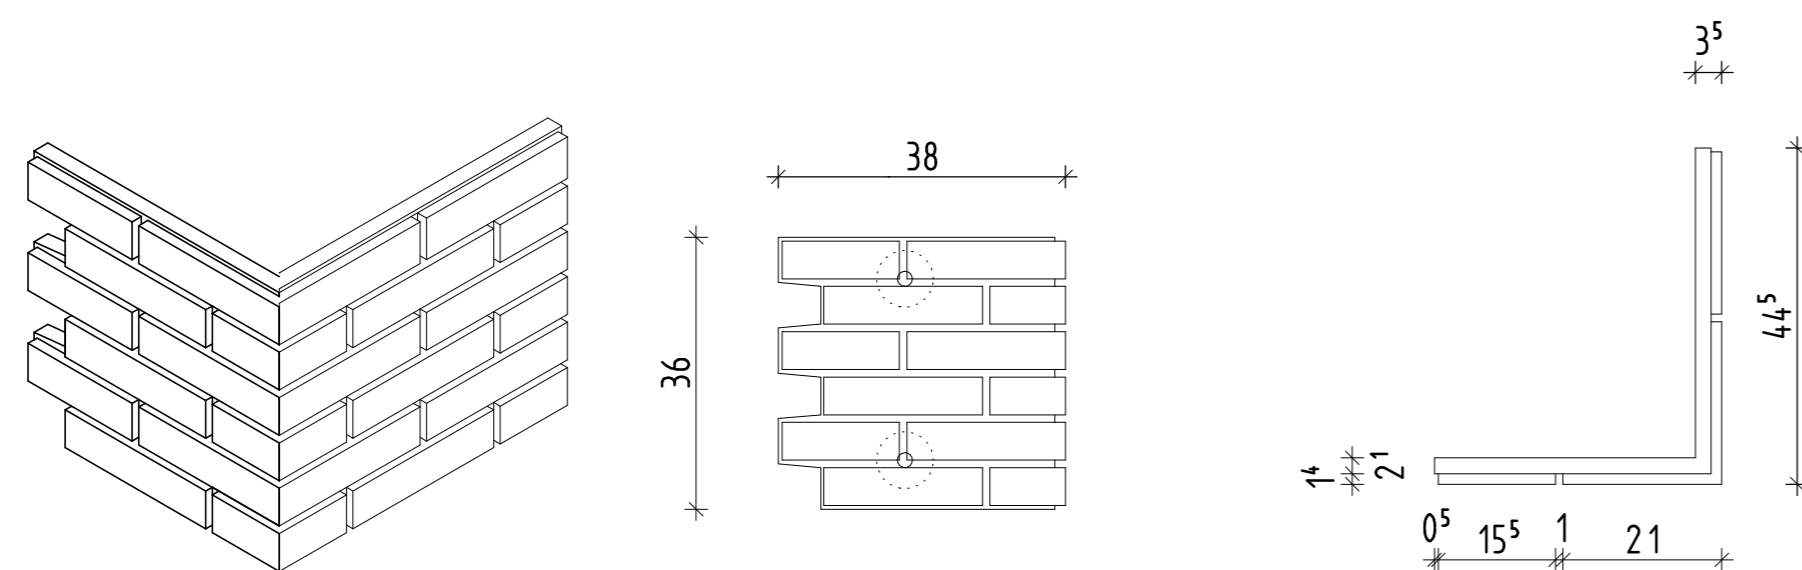

ETICS/WDVS **SYSTEM KESS** WF210(380x445) FENSTERECKE FE5

WILDERVERBAND

kess Isolierklinker GmbH Im Wiesengrund 15 31707 Bad Eilsen Telefon: 05722/981590 www.kess-klinker.de	Gezeichnet	Datum	Name
	Geprüft	15.10.2020	Hildermann
	Geprüft	15.10.2020	Kuhlmann
Planinhalt: Plattenformate System kess